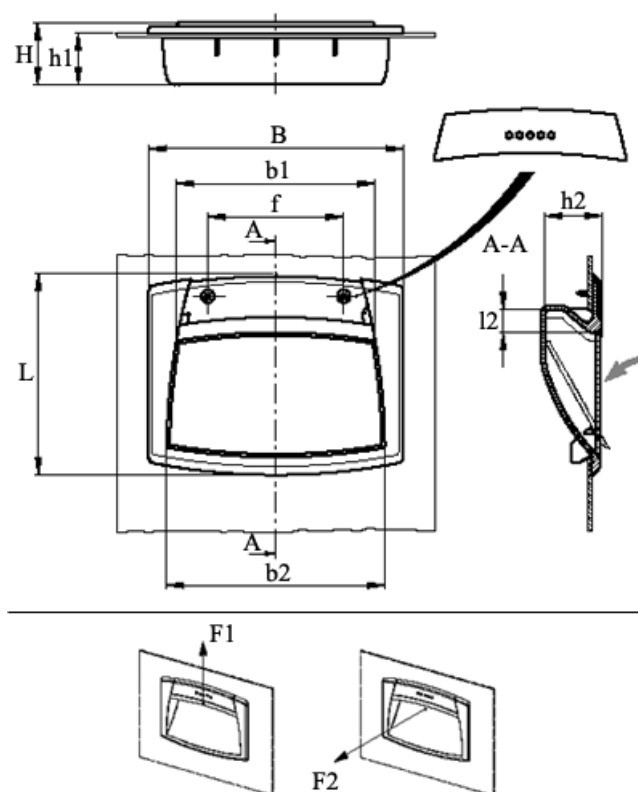

Data Sheet

Article number: 23052611312

Description: E+G Flush pull handle, w/flap
EPR.120/F-SH-C2

Measures

B	= 120	h2 = 26.5
b1	= 94	L = 95
b2	= 103	l2 = 11
f	= 64	
F1 (N)	= 1200	
F2 (N)	= 400	
H	= 28.5	
h1	= 24	